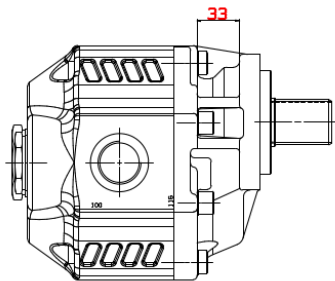

## NPGH ISO SHORT 2° series

Hereby we inform you that we have introduced substantial changes to our NPGH ISO SHORT gear pumps as described below.

To facilitate the assembly the neck of pump cover has been extended.

A drain hole has been introduced to detect any potential leakages between the shaft oil seals.

**WAS**

**BECOMES**

The new gear pumps will be introduced gradually over the next few months, replacing the current model. As a result, new sales codes are introduced as shown in the following table and any open orders could be delivered already with the new pumps based on availability.

<b>WAS</b>	<b>BECOMES</b>	
Old code	New code	Description
10504000634	<b>10504020630</b>	POMPA ING.NPGH 63 DX ISO SHORT 2°S
10504000634B	<b>10504020630B</b>	POMP.ING.NPGH-B 63 DX ISO SHORT 2°S
10504000643	<b>10504020649</b>	POMPA ING.NPGH 63 SX ISO SHORT 2°S
10504000643B	<b>10504020649B</b>	POMP.ING.NPGH-B 63 SX ISO SHORT 2°S
10504000723	<b>10504020729</b>	POMPA ING.NPGH 73 DX ISO SHORT 2°S
10504000723B	<b>10504020729B</b>	POMP.ING.NPGH-B 73 DX ISO SHORT 2°S
10504000732	<b>10504020738</b>	POMPA ING.NPGH 73 SX ISO SHORT 2°S
10504000732B	<b>10504020738B</b>	POMP.ING.NPGH-B 73 SX ISO SHORT 2°S
10504000849	<b>10504020845</b>	POMPA ING.NPGH 84 DX ISO SHORT 2°S
10504000849B	<b>10504020845B</b>	POMP.ING.NPGH-B 84 DX ISO SHORT 2°S
10504000858	<b>10504020854</b>	POMPA ING.NPGH 84 SX ISO SHORT 2°S
10504000858B	<b>10504020854B</b>	POMP.ING.NPGH-B 84 SX ISO SHORT 2°S
10504001008	<b>10504021004</b>	POMPA ING.NPGH 100 DX ISO SHORT 2°S
10504001008B	<b>10504021004B</b>	POMP.ING.NPGH-B 100DX ISO SHORT 2°S