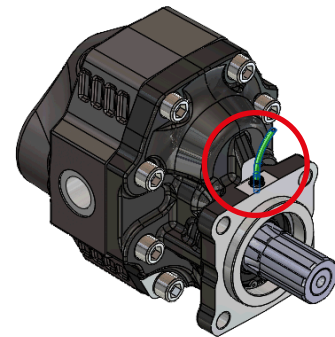

## NPGH ISO SHORT 2° series

Hereby we inform you that we have introduced substantial changes to our NPGH ISO SHORT gear pumps as described below.

To facilitate the assembly the neck of pump cover has been extended.

A drain hole has been introduced to detect any potential leakages between the shaft oil seals.

**WAS**

**BECOMES**

The new gear pumps will be introduced gradually over the next few months, replacing the current model. As a result, new sales codes are introduced as shown in the following table and any open orders could be delivered already with the new pumps based on availability.

<b>WAS</b>	<b>BECOMES</b>	
Old code	New code	Description
10504000634	<b>10504020630</b>	POMPA ING.NPGH 63 DX ISO SHORT 2°S
10504000634B	<b>10504020630B</b>	POMP.ING.NPGH-B 63 DX ISO SHORT 2°S
10504000643	<b>10504020649</b>	POMPA ING.NPGH 63 SX ISO SHORT 2°S
10504000643B	<b>10504020649B</b>	POMP.ING.NPGH-B 63 SX ISO SHORT 2°S
10504000723	<b>10504020729</b>	POMPA ING.NPGH 73 DX ISO SHORT 2°S
10504000723B	<b>10504020729B</b>	POMP.ING.NPGH-B 73 DX ISO SHORT 2°S
10504000732	<b>10504020738</b>	POMPA ING.NPGH 73 SX ISO SHORT 2°S
10504000732B	<b>10504020738B</b>	POMP.ING.NPGH-B 73 SX ISO SHORT 2°S
10504000849	<b>10504020845</b>	POMPA ING.NPGH 84 DX ISO SHORT 2°S
10504000849B	<b>10504020845B</b>	POMP.ING.NPGH-B 84 DX ISO SHORT 2°S
10504000858	<b>10504020854</b>	POMPA ING.NPGH 84 SX ISO SHORT 2°S
10504000858B	<b>10504020854B</b>	POMP.ING.NPGH-B 84 SX ISO SHORT 2°S
10504001008	<b>10504021004</b>	POMPA ING.NPGH 100 DX ISO SHORT 2°S
10504001008B	<b>10504021004B</b>	POMP.ING.NPGH-B 100DX ISO SHORT 2°S