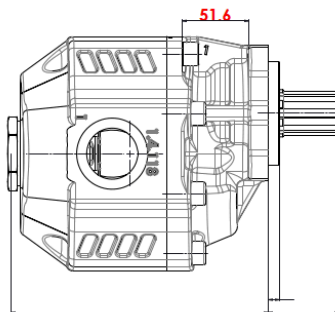

Gear pumps

NPGH ISO SHORT 2° series

Hereby we inform you that we have introduced substantial changes to our NPGH ISO SHORT gear pumps as described below.

To facilitate the assembly the neck of pump cover has been extended.

A drain hole has been introduced to detect any potential leakages between the shaft oil seals.

WAS

BECOMES

The new gear pumps will be introduced gradually over the next few months, replacing the current model. As a result, new sales codes are introduced as shown in the following table and any open orders could be delivered already with the new pumps based on availability.

WAS	BECOMES	
Old code	New code	Description
10504000634	10504020630	POMPA ING.NPGH 63 DX ISO SHORT 2°S
10504000634B	10504020630B	POMP.ING.NPGH-B 63 DX ISO SHORT 2°S
10504000643	10504020649	POMPA ING.NPGH 63 SX ISO SHORT 2°S
10504000643B	10504020649B	POMP.ING.NPGH-B 63 SX ISO SHORT 2°S
10504000723	10504020729	POMPA ING.NPGH 73 DX ISO SHORT 2°S
10504000723B	10504020729B	POMP.ING.NPGH-B 73 DX ISO SHORT 2°S
10504000732	10504020738	POMPA ING.NPGH 73 SX ISO SHORT 2°S
10504000732B	10504020738B	POMP.ING.NPGH-B 73 SX ISO SHORT 2°S
10504000849	10504020845	POMPA ING.NPGH 84 DX ISO SHORT 2°S
10504000849B	10504020845B	POMP.ING.NPGH-B 84 DX ISO SHORT 2°S
10504000858	10504020854	POMPA ING.NPGH 84 SX ISO SHORT 2°S
10504000858B	10504020854B	POMP.ING.NPGH-B 84 SX ISO SHORT 2°S
10504001008	10504021004	POMPA ING.NPGH 100 DX ISO SHORT 2°S
10504001008B	10504021004B	POMP.ING.NPGH-B 100DX ISO SHORT 2°S